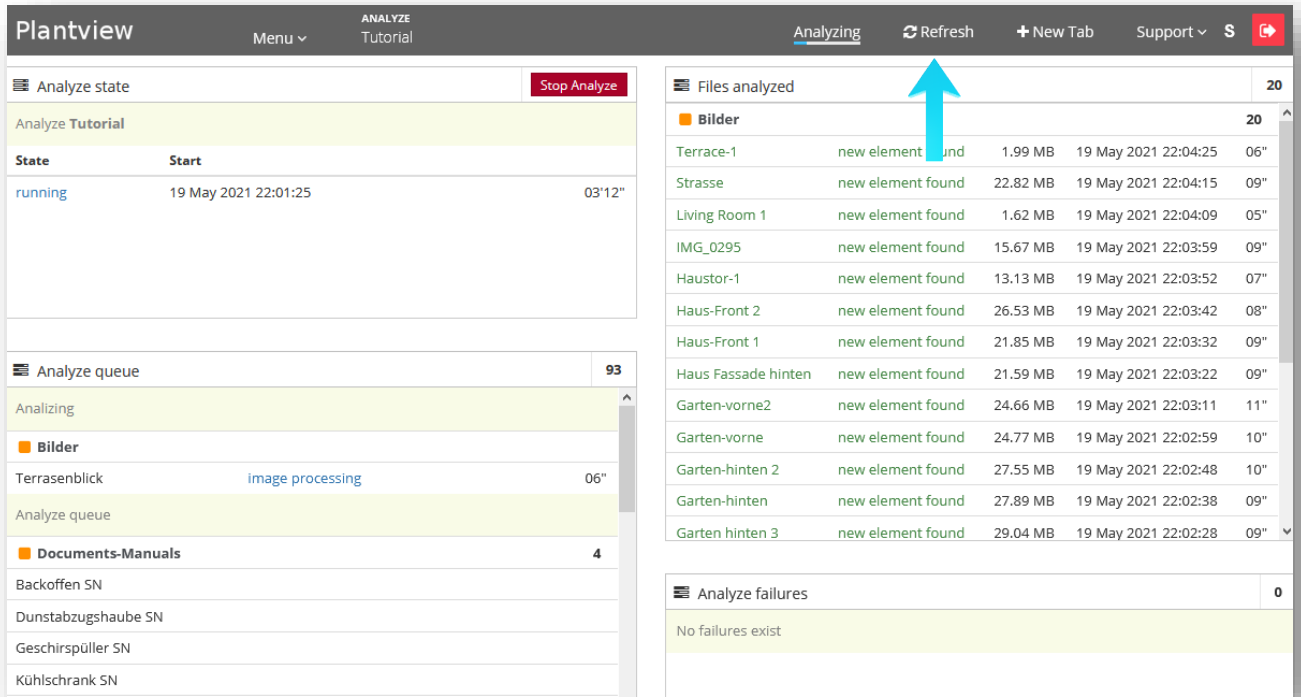

### Analyze your Data

Analyze is the operation that inspects and inserts data into the Plantview project database. Every time you add, delete or edit data in the project data folder a new analysis is required.

#### Use Plantview Workspace

1.

Press **Functions/Analyze** to activate the analysis operation.

2.

Press the **Analyze** button to start the analysis.

3.

In ANALYZE mode press the **Refresh** button to see the status of the analysis. When the analysis is complete you will be notified. Depending on the project size processing may take some time to complete.

4.

Press on **Menu/Elements** to view the data that has been inserted into the project database

5.

In the ELEMENTS mode, the analyzed data can be viewed or renamed.

Attributes can be added such as dates, altitude, categories, or account exclusions.

Advanced Filters facilitate the selection and assignment of attributes.

The screenshot displays the Plantview software interface in ELEMENTS mode. The main window shows a grid of image elements, each with a thumbnail, a title, and a date. A 'Filters' dialog box is open over the grid, allowing users to filter elements based on various criteria. The dialog includes fields for 'Filter Categories', 'Date from', 'Date to', 'Altitude from', 'Altitude to', and 'Filter element folders'. It also has a search bar and options to 'View this project as a selected account' and 'Show elements and info points excluded from selected account'. The background interface shows a top navigation bar with 'Plantview', 'Menu', 'ELEMENTS Tutorial', 'Refresh', 'New Tab', and 'Support'. Below the navigation bar, there are buttons for 'Select all', 'Unselect', 'Categories', 'Date/Altitude', 'Exclusions', and 'Delete'. A 'Filters' dropdown menu is also visible on the right side of the interface.