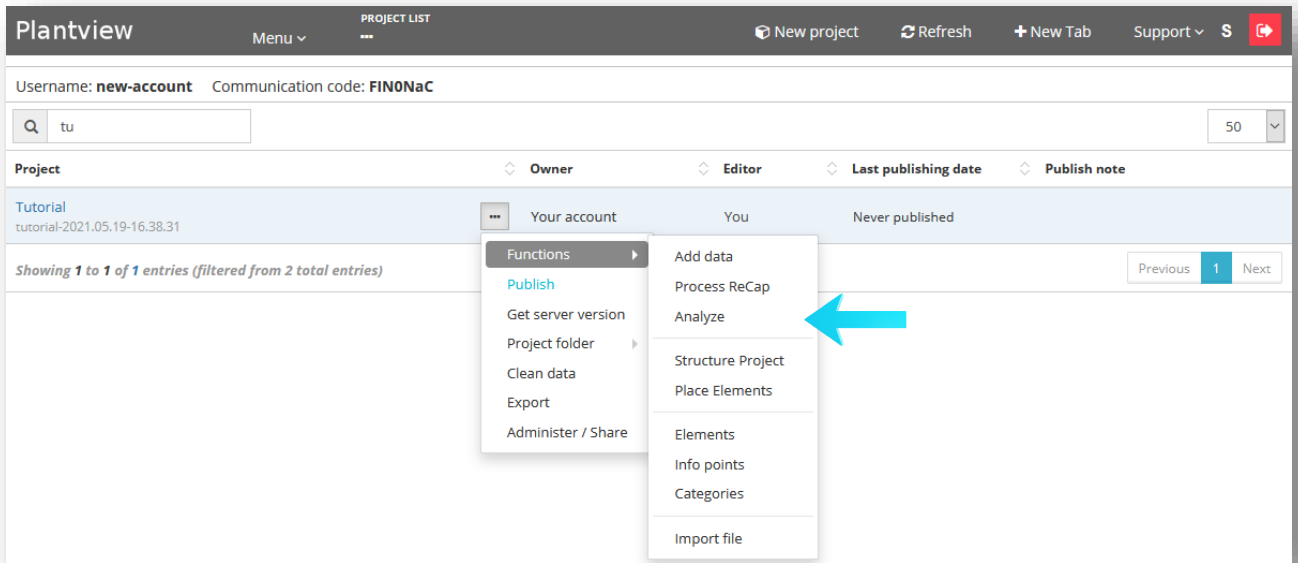

### Analyze your Data

Analyze is the operation that inspects and inserts data into the Plantview project database. Every time you add, delete or edit data in the project data folder a new analysis is required.

#### Use Plantview Workspace

1.

Press **Functions/Analyze** to activate the analysis operation.

2.

Press the **Analyze** button to start the analysis.

3.

In ANALYZE mode press the **Refresh** button to see the status of the analysis. When the analysis is complete you will be notified. Depending on the project size processing may take some time to complete.

4.

Press on **Menu/Elements** to view the data that has been inserted into the project database

5.

In the ELEMENTS mode, the analyzed data can be viewed or renamed.

Attributes can be added such as dates, altitude, categories, or account exclusions.

Advanced Filters facilitate the selection and assignment of attributes.

The screenshot displays the Plantview software interface in ELEMENTS mode. The main window shows a grid of image elements, each with a thumbnail, a title, and a date. A 'Filters' dialog box is open over the grid, allowing users to filter elements based on various criteria. The dialog includes fields for 'Filter Categories', 'Date from', 'Date to', 'Altitude from', 'Altitude to', and 'Filter element folders'. It also has a search bar and options to 'View this project as a selected account' and 'Show elements and info points excluded from selected account'. The background interface shows a top navigation bar with 'Plantview', 'Menu', 'ELEMENTS Tutorial', 'Refresh', 'New Tab', and 'Support'. Below the navigation bar, there are buttons for 'Select all', 'Unselect', 'Categories', 'Date/Altitude', 'Exclusions', and 'Delete'. A 'Filters' dropdown menu is also visible on the right side of the interface.