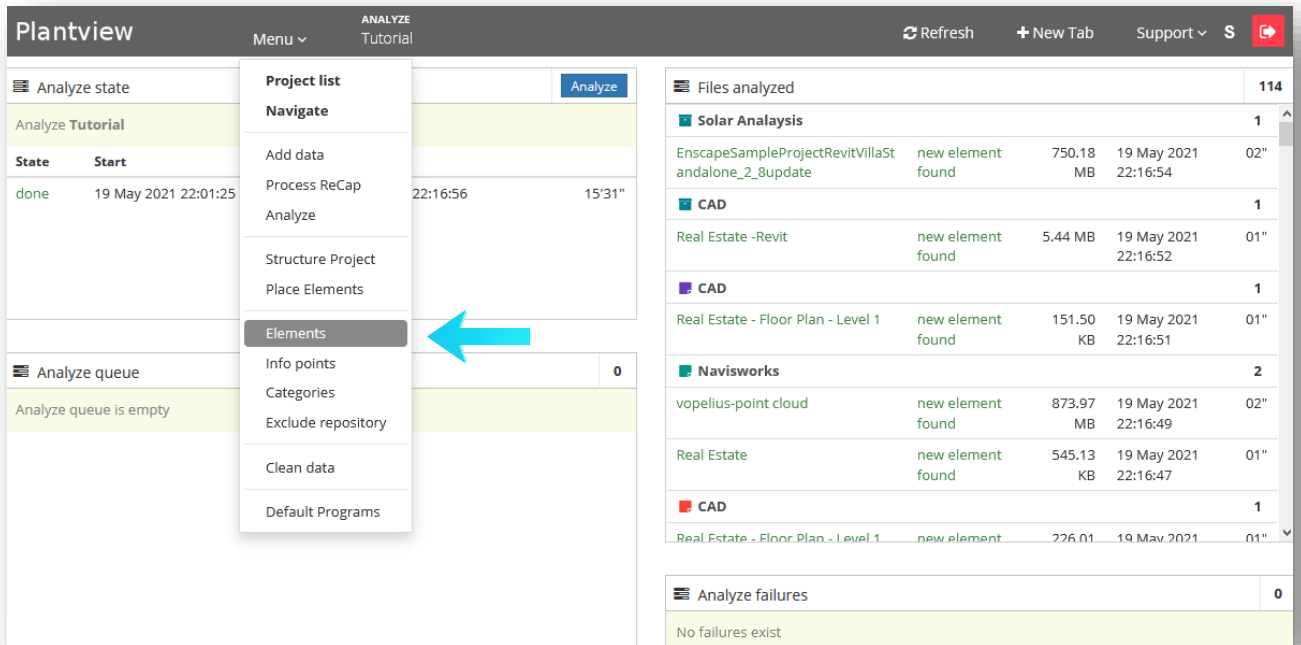

### Analyze your Data

Analyze is the operation that inspects and inserts data into the Plantview project database. Every time you add, delete or edit data in the project data folder a new analysis is required.

#### Use Plantview Workspace

1.

Press **Functions/Analyze** to activate the analysis operation.

2.

Press the **Analyze** button to start the analysis.

3.

In ANALYZE mode press the **Refresh** button to see the status of the analysis. When the analysis is complete you will be notified. Depending on the project size processing may take some time to complete.

4.

Press on **Menu/Elements** to view the data that has been inserted into the project database

5.

In the ELEMENTS mode, the analyzed data can be viewed or renamed.

Attributes can be added such as dates, altitude, categories, or account exclusions.

Advanced Filters facilitate the selection and assignment of attributes.

The screenshot displays the Plantview software interface in ELEMENTS mode. The main window shows a grid of image elements, each with a thumbnail, a title, and a date. A 'Filters' dialog box is open over the grid, allowing users to filter elements based on various criteria. The dialog includes fields for 'Filter Categories', 'Date from', 'Date to', 'Altitude from', 'Altitude to', and 'Filter element folders'. It also has a search bar and options to 'View this project as a selected account' and 'Show elements and info points excluded from selected account'. The background interface shows a top navigation bar with 'Plantview', 'Menu', 'ELEMENTS Tutorial', 'Refresh', 'New Tab', and 'Support'. Below the navigation bar, there are buttons for 'Select all', 'Unselect', 'Categories', 'Date/Altitude', 'Exclusions', and 'Delete'. A 'Filters' dropdown menu is also visible on the right side of the interface.